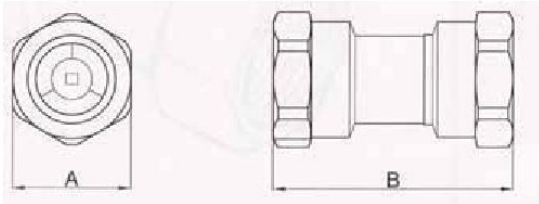

LV 2475

DZR Brass Single Check Valve

Screwed BSPP Female, Min Pressure 0.1 Bar, Max Pressure 10 Bar,
Max Temperature 85°C

Dimensions		
Connection	A	B
1/2"	25	51
3/4"	31	60
1"	38	67
1 1/4"	46	76
1 1/2"	52	83
2"	65	103