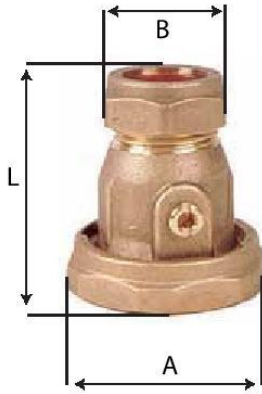

LV 2450

Brass Ball Type Pump Valve

c/w Gasket, 1½" BSPP Female Nut, Compression Ends

Dimensions			
Size	A	B	L
22mm	1½"	22mm	55mm
28mm	1½"	28mm	55mm