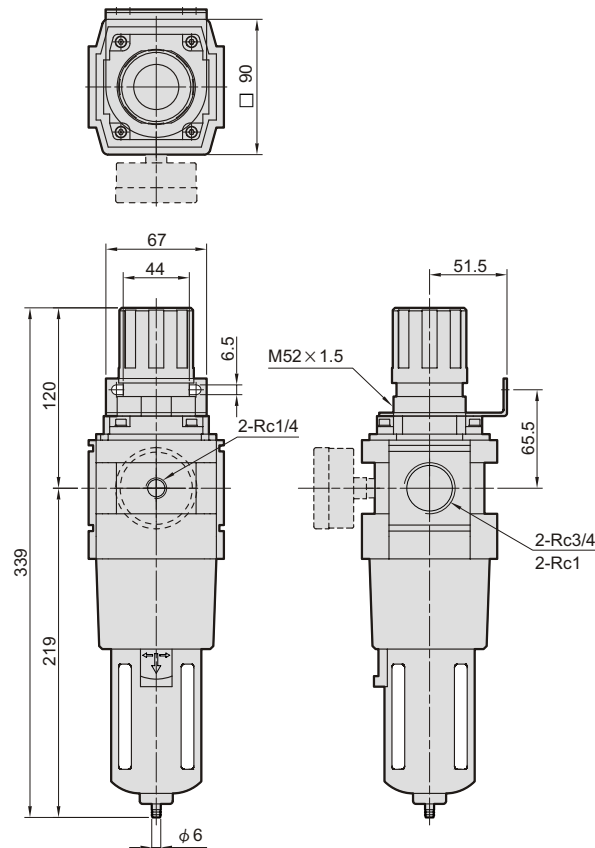

MAFR500 series

AIR UNITS (F.R.UNIT)

mindman

Specification

Model	MAFR500	
Bore No.	20A	25A
Port size	3/4	1
Medium	Air	
Operating pressure range	0.05~1 MPa	
Proof pressure	1.5 MPa	
Regulated pressure range	0.05~0.85 MPa	
Ambient temperature	-5~+60°C (No freezing)	
Filter element	40 μm	
Attachment	Pressure gauge, bracket	
Weight	2037 g	

Symbol

※ Standard unit contains semi-auto-drain function when operating pressure below 0.05 MPa.

Order example

MAFR500 - 20A - D - □

MODEL

BORE SIZE
20A: 3/4
25A: 1

D: auto drain valve

PORT THREAD
Blank: Rc thread
G: G thread
NPT: NPT thread