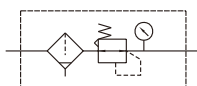

MAFR100 series

AIR UNITS (F.R.UNIT)

mindman

Symbol

Specification

Model	MAFR100
Port size	M5×0.8
Medium	Air
Operating pressure range	0.05~1 MPa
Proof pressure	1.5 MPa
Regulated pressure range	0.05~0.7 MPa
Ambient temperature	-5~+60°C (No freezing)
Filter element	Standard: 5 μm Option: 40 μm
Attachment	Pressure gauge (PG-25), bracket
Weight	130 g

Order example

MAFR100 — M5 — □

MODEL

PORT SIZE

FILTER ELEMENT
Blank: 5 μm
40u: 40 μm

Flow feature

mindman