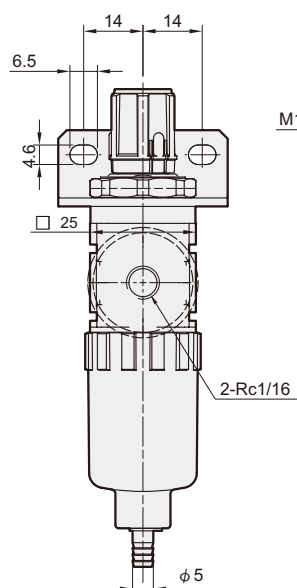

MAFR100 series

AIR UNITS (F.R.UNIT)

mindman

Symbol

Specification

Model	MAFR100
Port size	M5×0.8
Medium	Air
Operating pressure range	0.05~1 MPa
Proof pressure	1.5 MPa
Regulated pressure range	0.05~0.7 MPa
Ambient temperature	-5~+60°C (No freezing)
Filter element	Standard: 5 μm Option: 40 μm
Attachment	Pressure gauge (PG-25), bracket
Weight	130 g

Order example

MAFR100 — M5 — □

MODEL

PORT SIZE

FILTER ELEMENT
Blank: 5 μm
40u: 40 μm

Flow feature

mindman