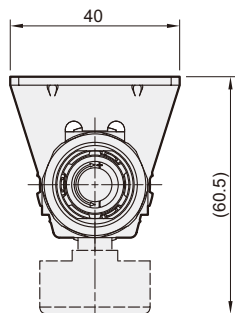

MAFR100 series

AIR UNITS (F.R.UNIT)

mindman

Symbol

Specification

Model	MAFR100
Port size	M5×0.8
Medium	Air
Operating pressure range	0.05~1 MPa
Proof pressure	1.5 MPa
Regulated pressure range	0.05~0.7 MPa
Ambient temperature	-5~+60°C (No freezing)
Filter element	Standard: 5 μm Option: 40 μm
Attachment	Pressure gauge (PG-25), bracket
Weight	130 g

Order example

MAFR100 — M5 — □

MODEL

PORT SIZE

FILTER ELEMENT
Blank: 5 μm
40u: 40 μm

Flow feature

mindman