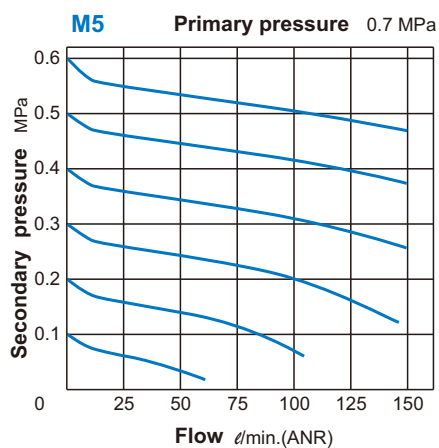

MAFR100 series

AIR UNITS (F.R.UNIT)

mindman

Symbol

Specification

Model	MAFR100
Port size	M5×0.8
Medium	Air
Operating pressure range	0.05~1 MPa
Proof pressure	1.5 MPa
Regulated pressure range	0.05~0.7 MPa
Ambient temperature	-5~+60°C (No freezing)
Filter element	Standard: 5 μm Option: 40 μm
Attachment	Pressure gauge (PG-25), bracket
Weight	130 g

Order example

MAFR100 — M5 — □

MODEL

PORT SIZE

FILTER ELEMENT
Blank: 5 μm
40u: 40 μm

Flow feature

mindman