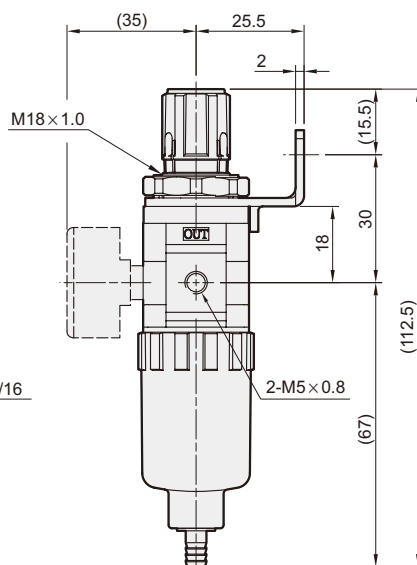

MAFR100 series

AIR UNITS (F.R.UNIT)

mindman

Symbol

Specification

Model	MAFR100
Port size	M5×0.8
Medium	Air
Operating pressure range	0.05~1 MPa
Proof pressure	1.5 MPa
Regulated pressure range	0.05~0.7 MPa
Ambient temperature	-5~+60°C (No freezing)
Filter element	Standard: 5 μm Option: 40 μm
Attachment	Pressure gauge (PG-25), bracket
Weight	130 g

Order example

MAFR100 — M5 — □

MODEL

PORT SIZE

FILTER ELEMENT
Blank: 5 μm
40u: 40 μm

Flow feature

mindman