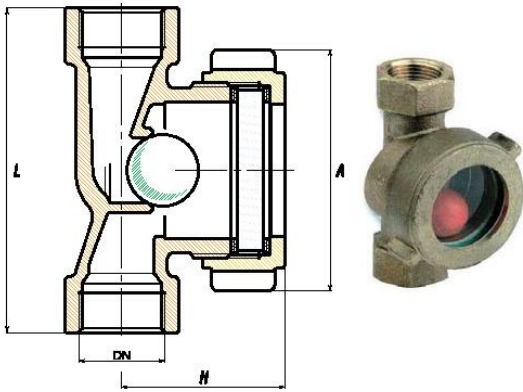

LV 1304

Bronze Flow Indicator / Sight Glass

Screwed BSPP Female, Ball Type
Rated PN16, Max Temperature 150°C.

Dimensions

DN	A	H	L
½"	74	47	97
¾"	74	50	100
1"	74	54	103

Material List

Part	Material
Body	Bronze
Window	Hardened Single Glass
Ball	Moplen