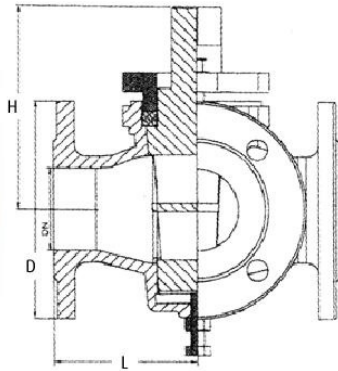

## Cast Iron Plug Cock

Bronze Trim, 3 Way, Levers Available

### Dimensions

| DN  | D   | L   | H   | Kg   |
|-----|-----|-----|-----|------|
| 40  | 150 | 190 | 145 | 8.1  |
| 50  | 165 | 205 | 145 | 11.2 |
| 65  | 185 | 240 | 180 | 16.4 |
| 80  | 200 | 260 | 190 | 20.5 |
| 100 | 220 | 320 | 230 | 32.3 |