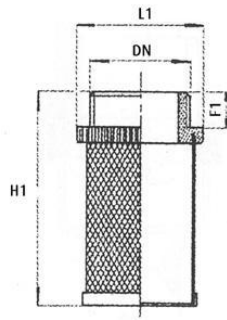

LV 9330V

Stainless Steel Filter (to suit 2280)

Nylon Connector Male BSPP
Mesh Hole Size 1.7mm

Dimensions

DN	F1	H1	L1	Kg
1/2"	8	50	26	0.02
3/4"	9	57	32	0.02
1"	9	57	41	0.03
1 1/4"	11	68	48	0.04
1 1/2"	11	78	55	0.05
2"	12	95	68	0.07
2 1/2"	13	98	86	0.10
3"	14	113	99	0.13
4"	14	131	122	0.19