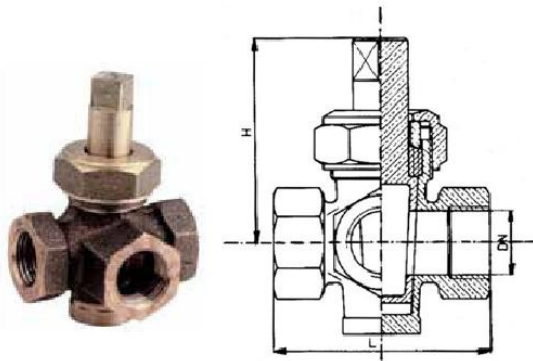

LV 1214

## Bronze Plug Cock with Gland

PN10, Screwed BSPP Female, 3 Way, Levers Available

### Dimensions

DN	L	H	Kg
1/2"	64	65	0.50
3/4"	73	71	0.70
1"	85	85	1.16
1 1/4"	97	90	1.55
1 1/2"	110	113	2.45
2"	128	126	3.25
2 1/2"	135	130	4.60
3"	155	140	7.20