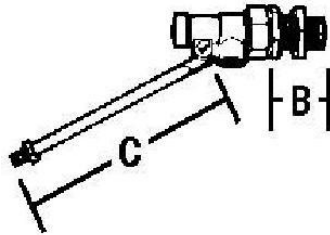

LV 2462

Gunmetal Float Valve - Equilibrium

BS1212 Part One
Float Not Included

Dimensions				
Size	B	C	Kg	Recommended Float
1"	38	255.5	1.65	8"
1¼"	47.5	274.6	3.4	10"
1½"	47.5	274.6	3.44	10"
2"	53.5	282.5	5.98	12"
2½"	76	482.6	6.18	12"
3"	88.5	508	8.8	14"
4"	102	533.4	12.2	15"
6"	126.5	584.2	24.5	16"