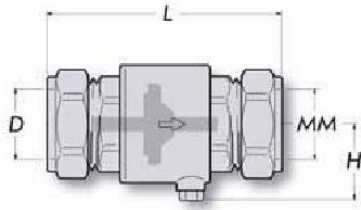

LV 2451

CR Brass Single Check Valve

Compression Ends, Heavy Pattern

Dimensions			
Size	L	H	D
15mm	73	22	15.2
22mm	81	25	22.2
28mm	89	29	28.3