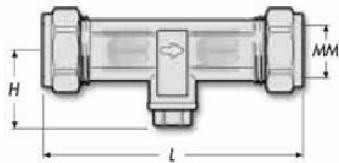

LV 2452

## CR Brass Double Check Valve

Compression Ends

Dimensions		
Size	L	H
15mm	75	23
22mm	104	27
28mm	104	27